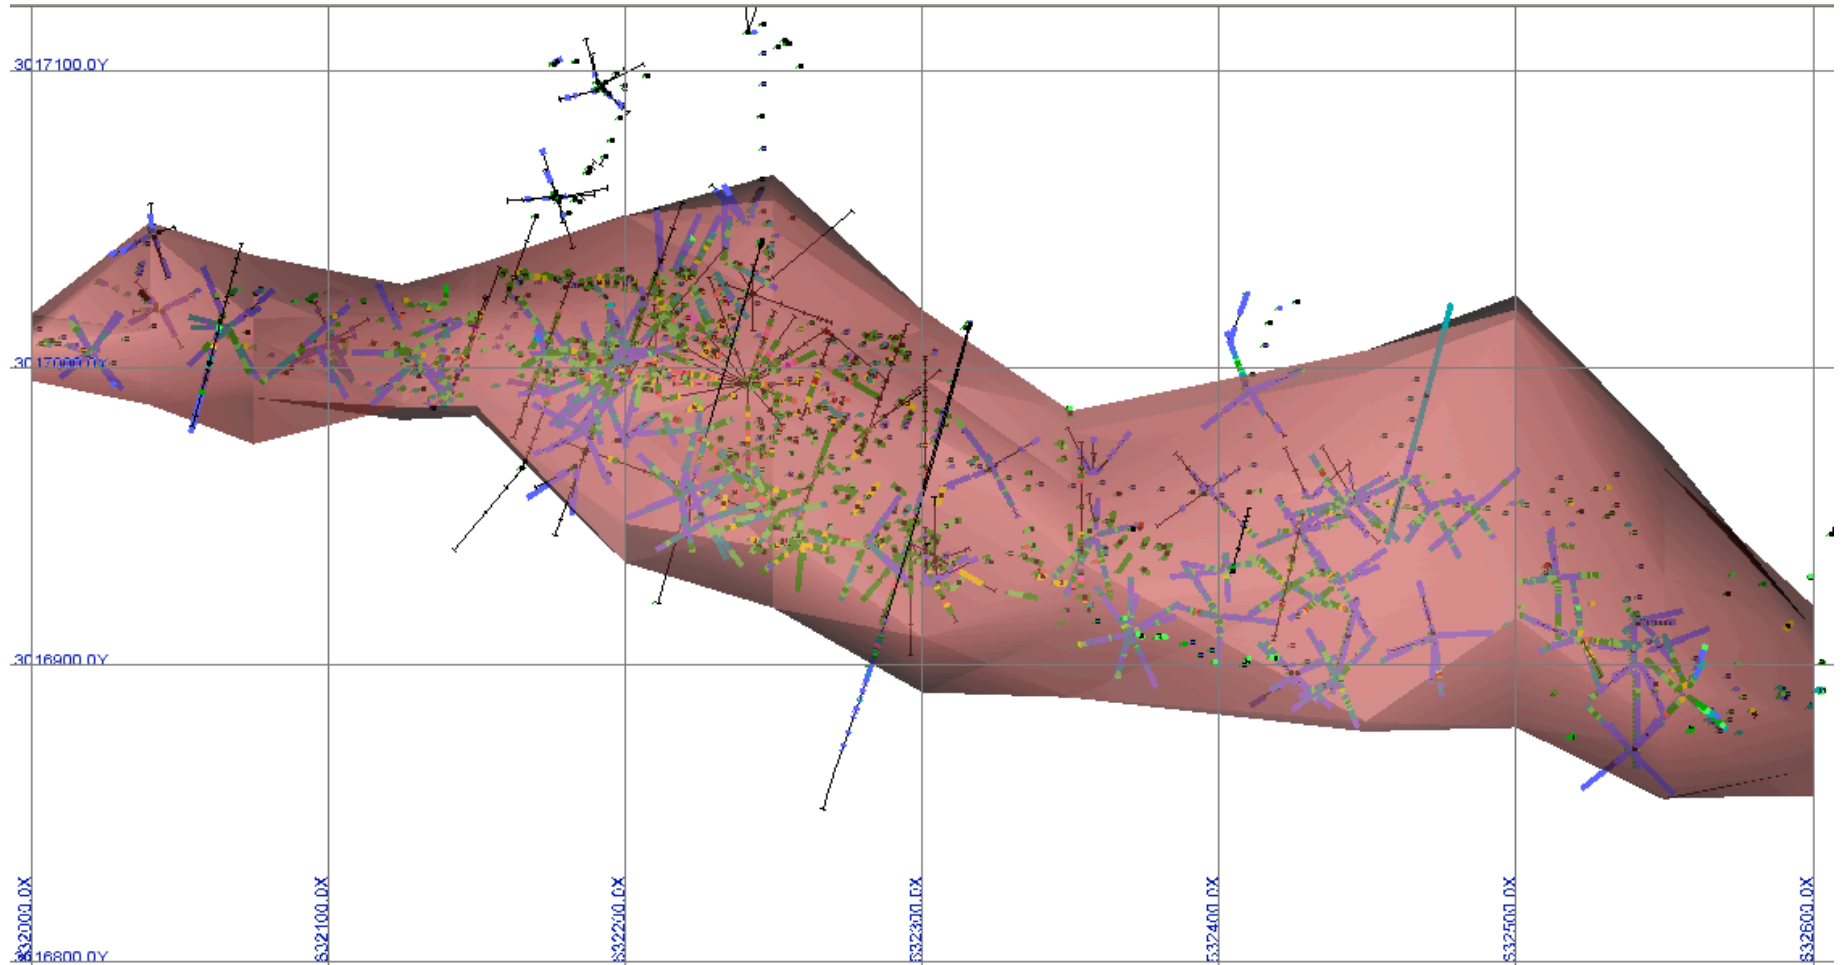

# Silver Copper Evaluation Graphis

April 24, 2008 News Release

**3D Perspective Looking Northeast and Down**

# Silver Copper Evaluation Graphis

April 24, 2008 News Release

**Horizontal Plan View – Looking Down**

# Silver Copper Evaluation Graphis

April 24, 2008 News Release

**East-West Vertical Longitudinal Section – Looking North**