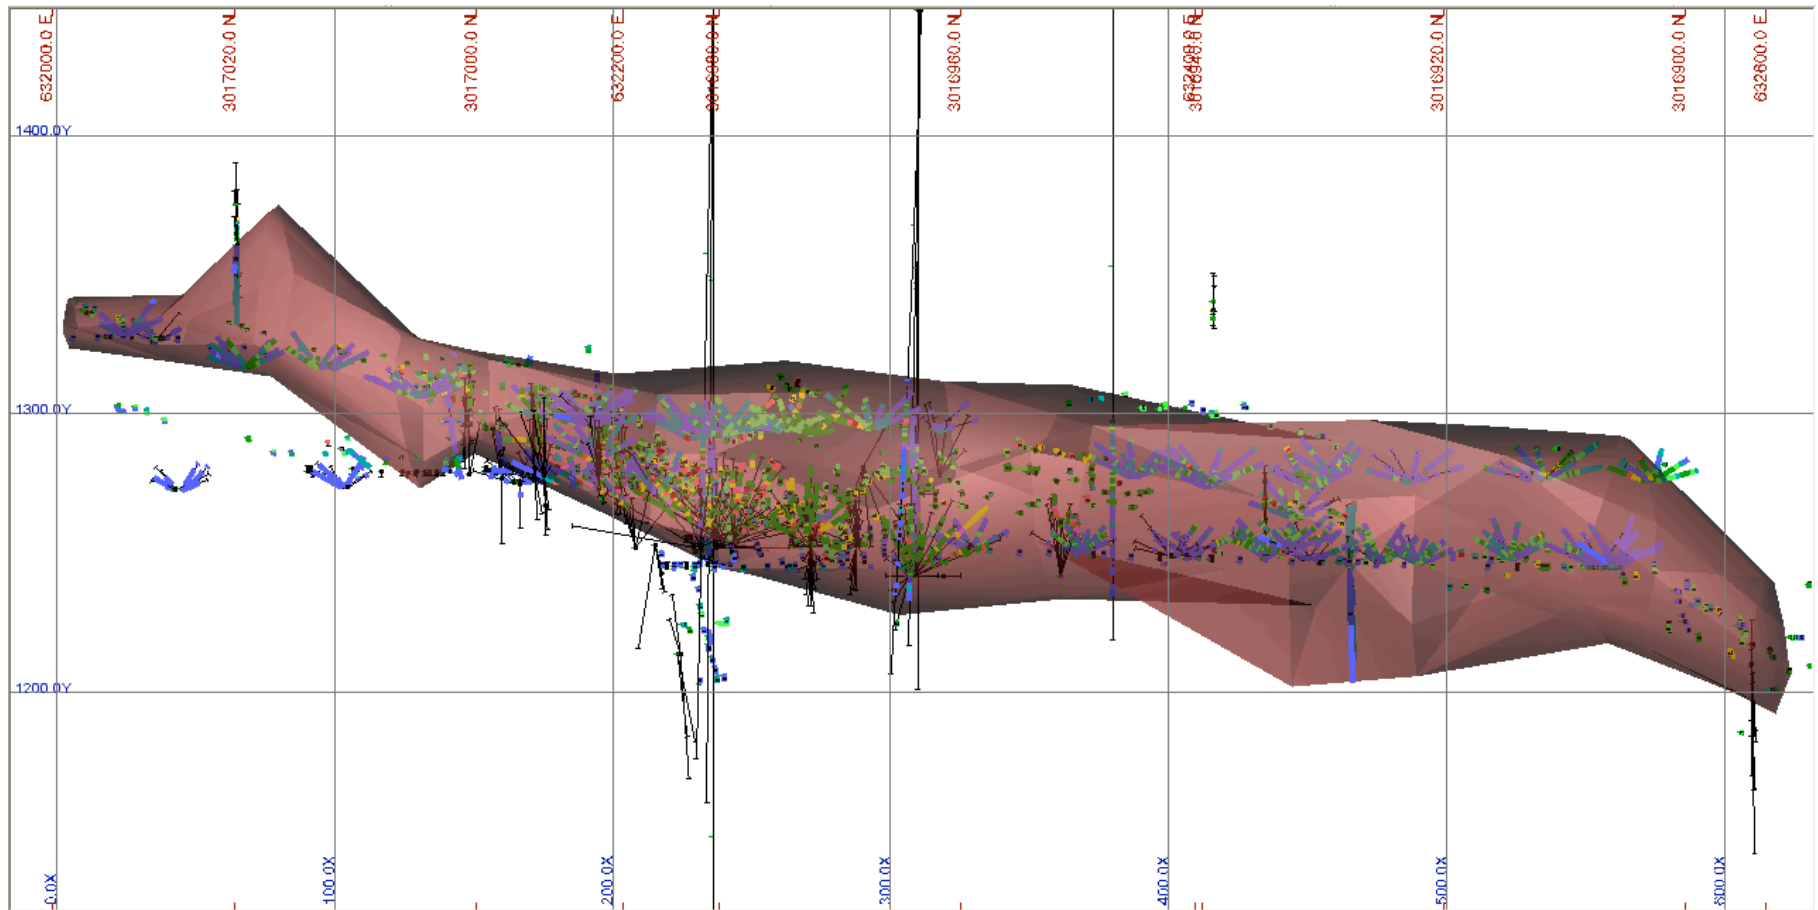

# Silver Copper Evaluation Graphis

April 24, 2008 News Release

**3D Perspective Looking Northeast and Down**

# Silver Copper Evaluation Graphis

April 24, 2008 News Release

**Horizontal Plan View – Looking Down**

# Silver Copper Evaluation Graphis

April 24, 2008 News Release

**East-West Vertical Longitudinal Section – Looking North**